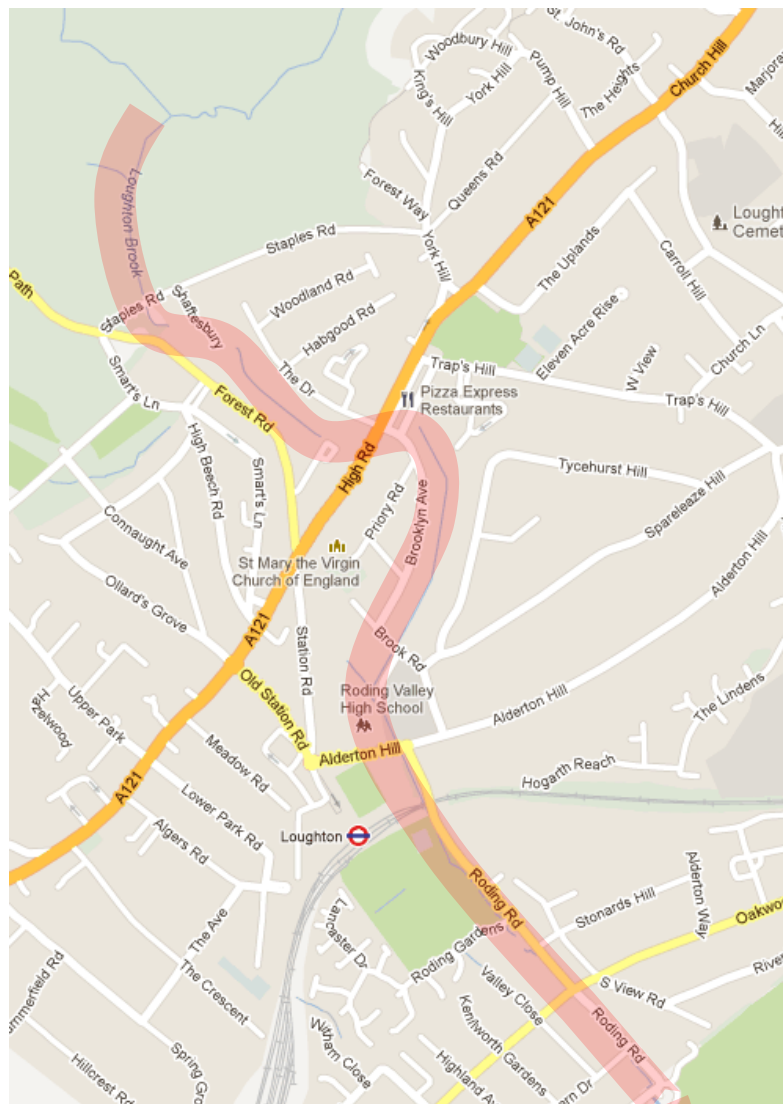

## LOUGHTON INFORMATION (DM10)

This map shows the path that the river (Loughton Brook) takes through the town of Loughton.

The gaps in the river represent the places where the river flows underneath the roads.

The map is taken from Google maps.